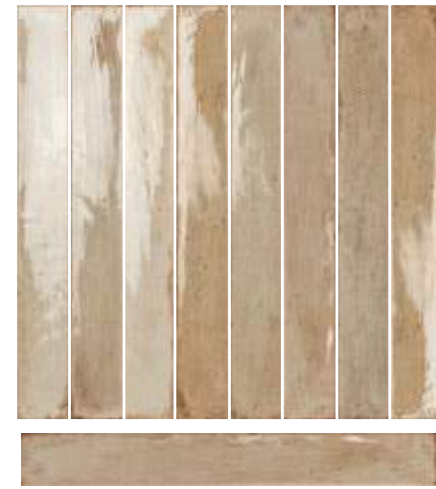

Cerdeña Capuccino 2x16"
SQFTxBOX 10,75