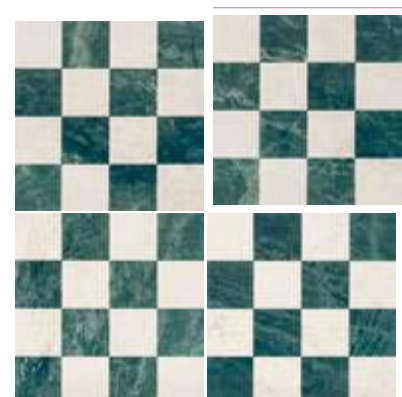

Florencia Chess Season 8,7x8,7"
SQTfXBOX 12,26