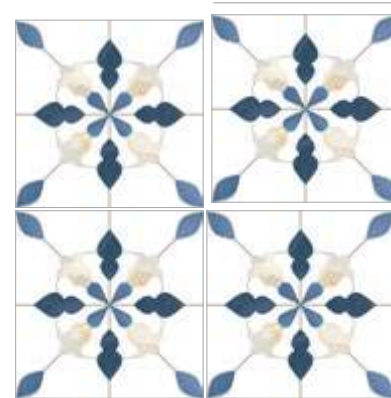

Aramis Zafiro
18,7x18,7 cm · 7,5x7,5"
002999 - B04

DETAIL