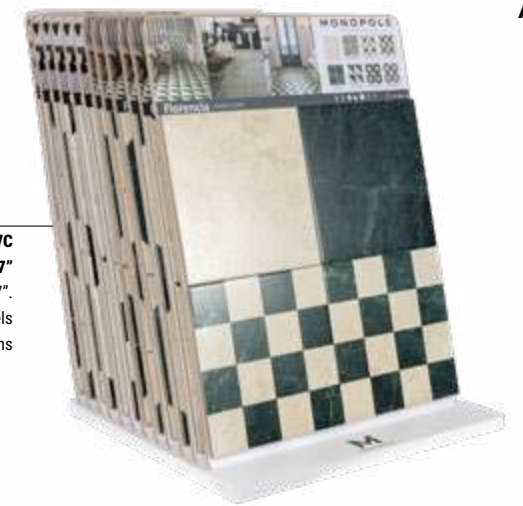

MERCHANDISE

FIRENZE
16P-9,5X12,6"
 Display with 16 slots lacquered in white.
 Capacity for for 16 of 8,7x8,7" or 7,5x7,5"
 Perfect for display all the Florencia Collection or
 a MIX 7,5x7,5 of your choice.

OXFORD
6P-12,6X15,7"
 Display with 6 slots lacquered in white.
 For Wall Tiles Collections

PRINCETON
10P-23,6x47,2
 Display with 10 slots lacquered in white.
 Capacity for for 10 ceramic tiles
 of 23,6x47,2" or 23,6X23,6".