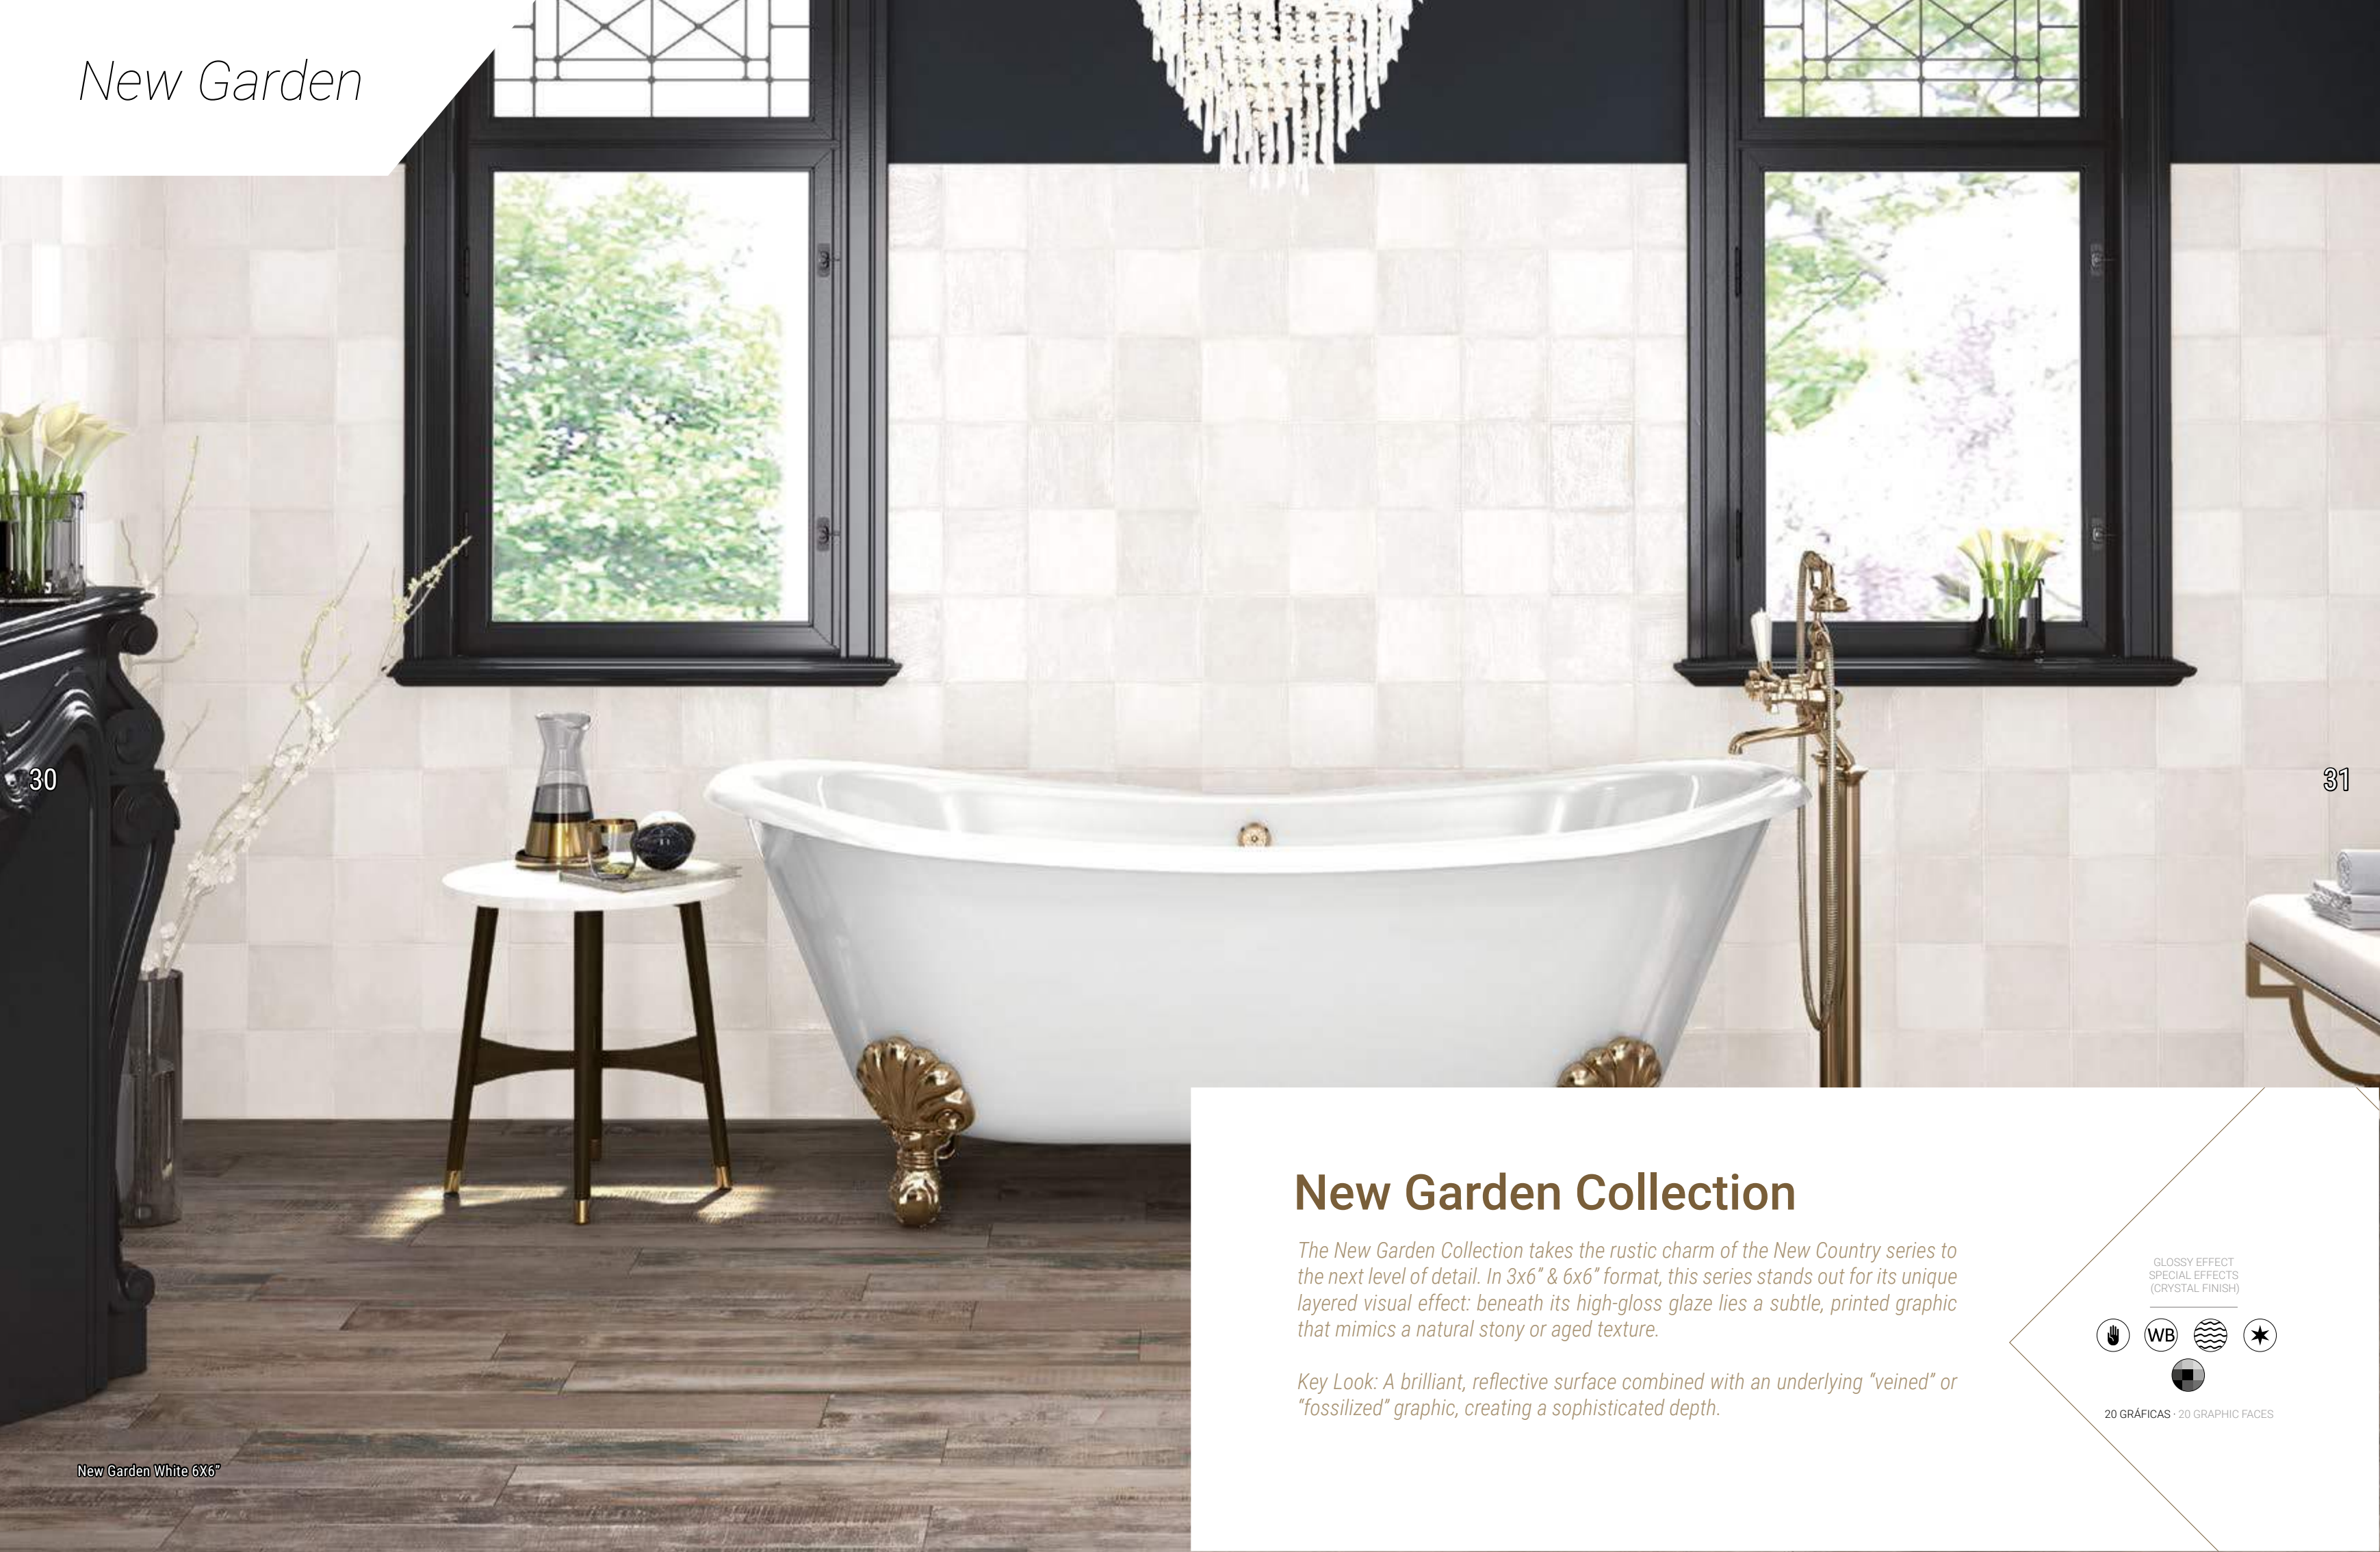

Datos aproximados, confirmar cada referencia · Approximate data, confirm each reference

30

31

New Garden Collection

The New Garden Collection takes the rustic charm of the New Country series to the next level of detail. In 3x6" & 6x6" format, this series stands out for its unique layered visual effect: beneath its high-gloss glaze lies a subtle, printed graphic that mimics a natural stony or aged texture.