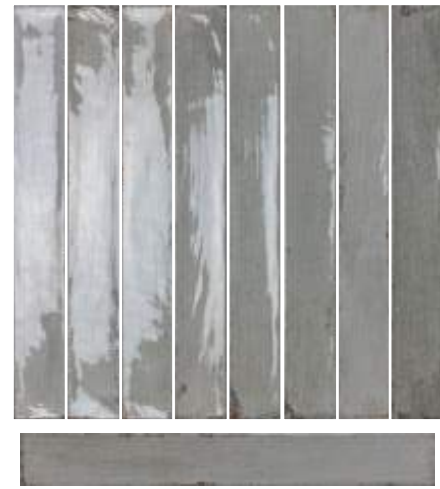

Cerdeña Grigio 2x16"
SQFTxBOX 10,75