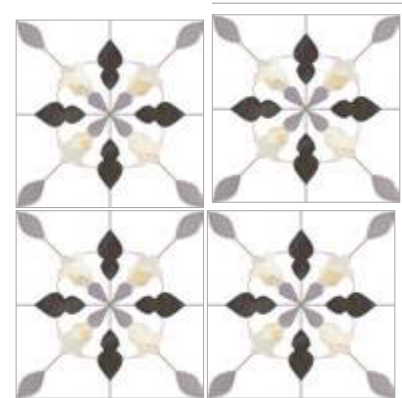

Aramis Carbon
18,7x18,7 cm · 7,5x7,5"
002997 - B04